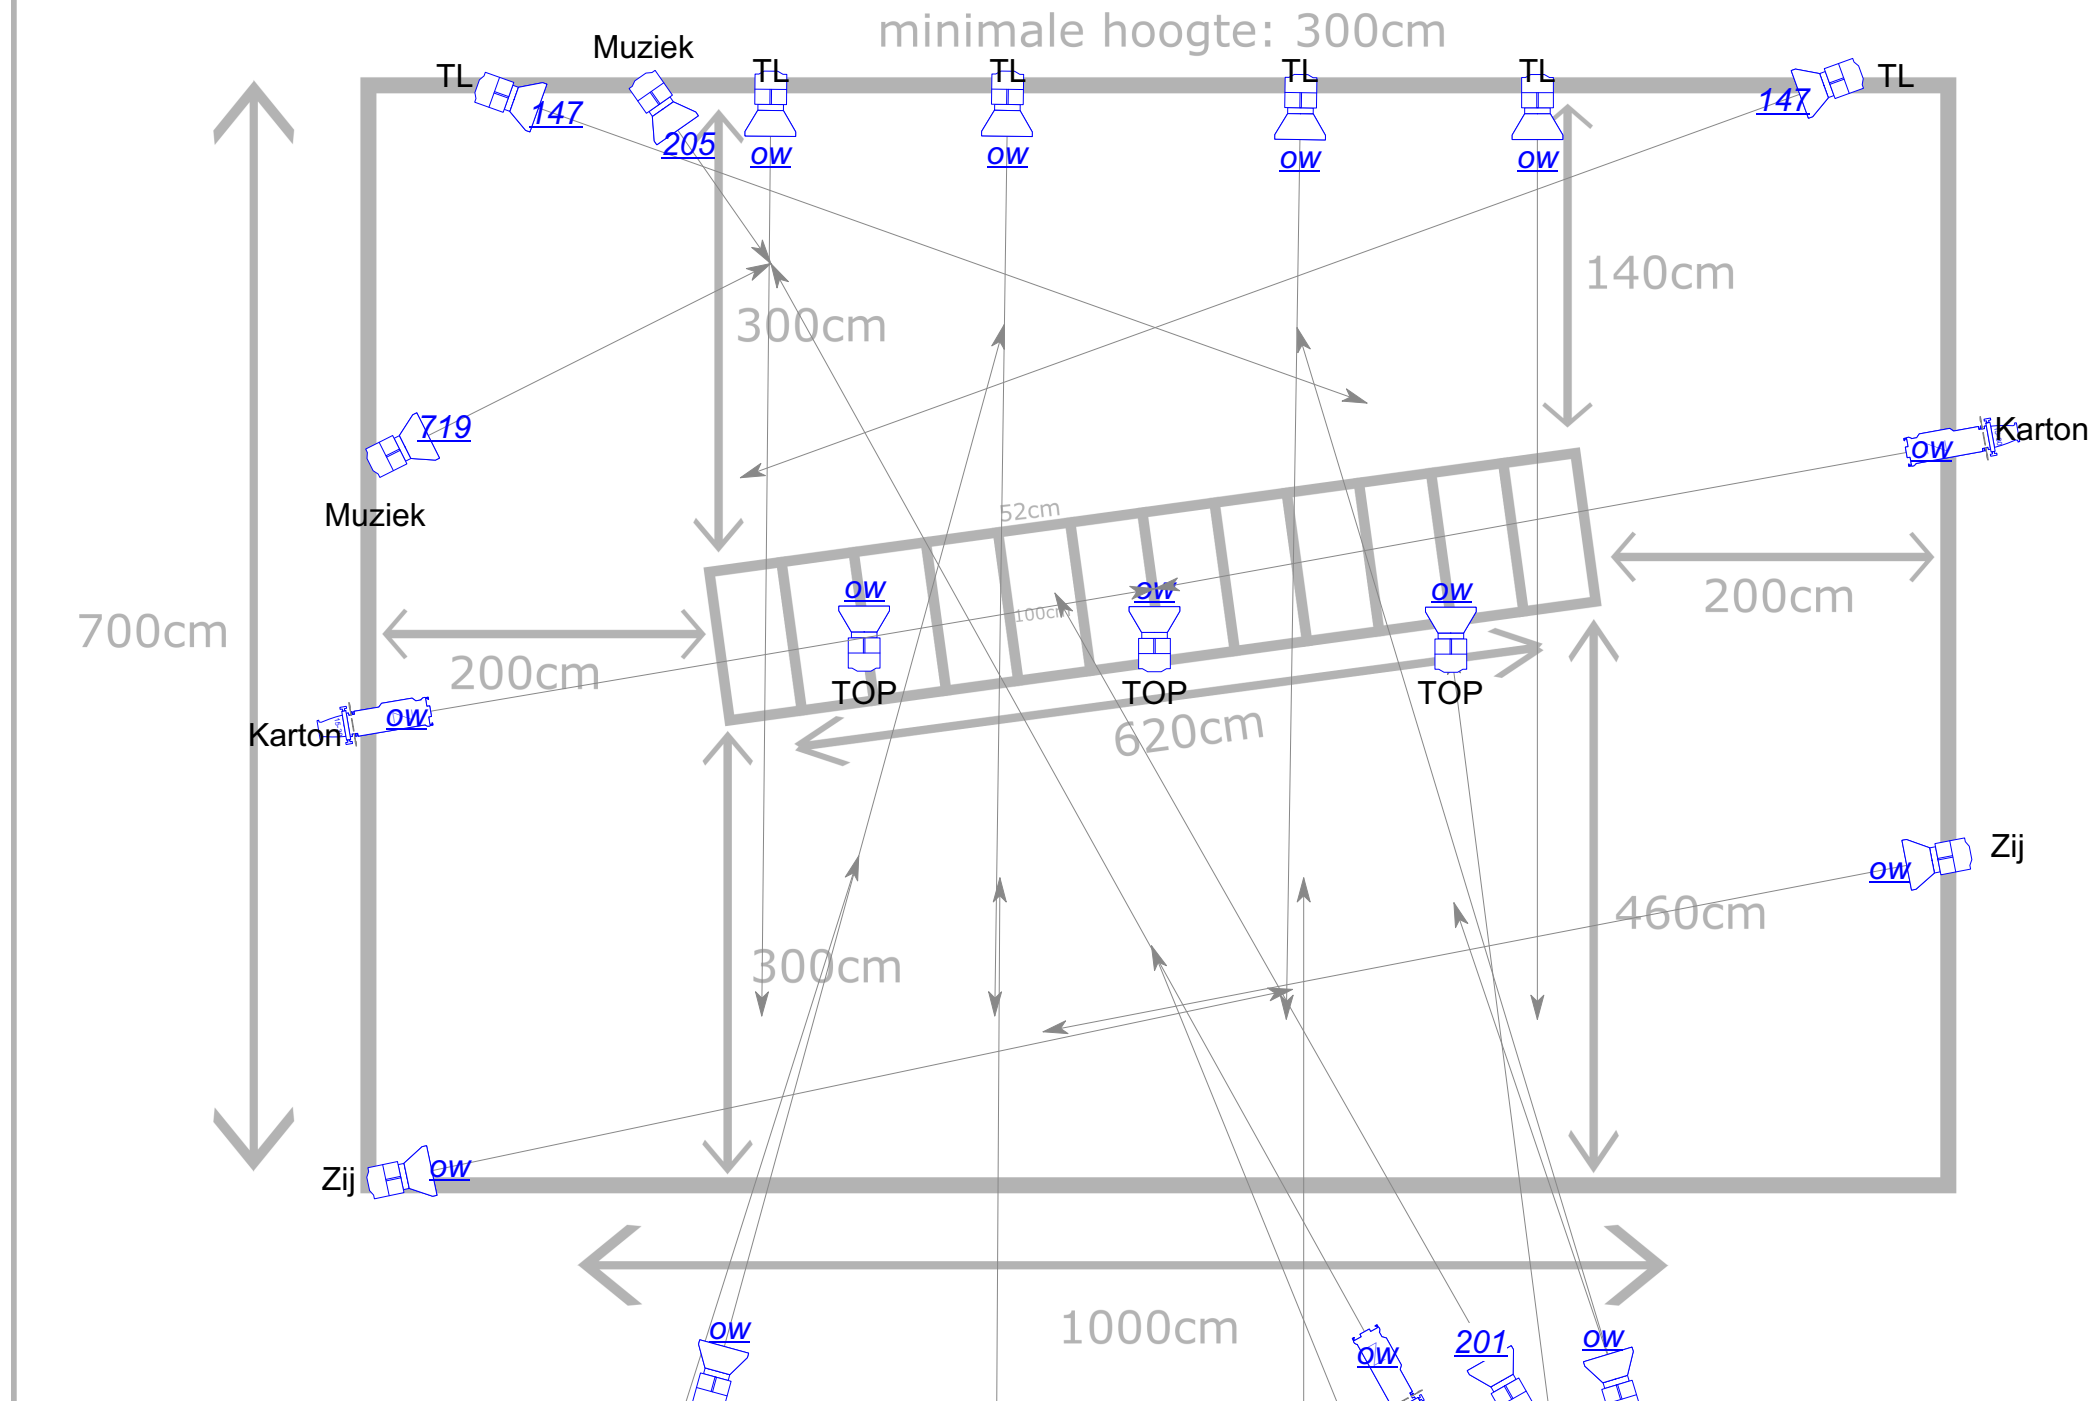

Stageplan Koning van Karton

1 [Drawing Title]
Scale: 1:50

Front Front Front Maan Spec vak Front